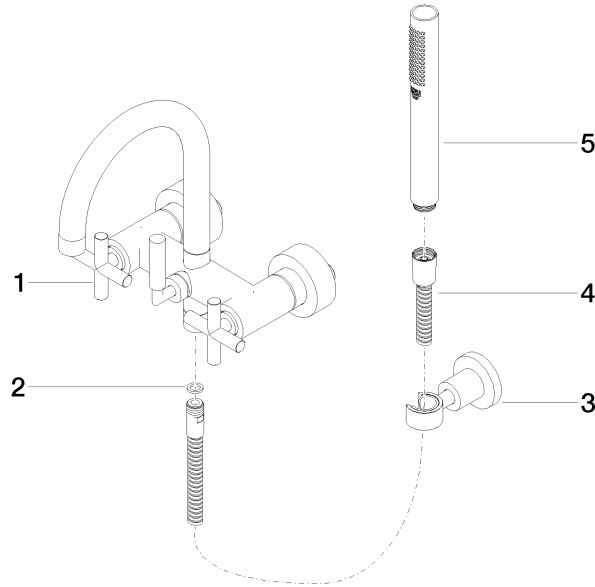

**TARA Bath mixer for wall mounting with hand shower set - Brushed Durabross (23kt Gold)**

TARA

25 133 892

- spout: circular, air-enriched flow
- max. flow 22 l/min at 3 bar flow pressure
- Hand shower: COMPACT RAIN, max. flow rate 6.8 l/min (at 3 bar)
- complete hand shower set with anti-scale system
- 240mm projection
- rotary diverter for bath/shower
- slide-on rosettes Ø 65 mm
- rosette for shower holder Ø 50mm
- 1/2" connection
- gauge 150 mm - 15 mm
- metal shower hose 1250mm with integrated anti-twist protection

Intrinsic protection against back flow.

Stand pipes combination possible on request (x-TRA SERVICE).

	Brushed Durabross (23kt Gold)	25 133 892-28
	Chrome	25 133 892-00
	Brushed Platinum	25 133 892-06
	Platinum	25 133 892-08
	Dark Chrome	25 133 892-19
	Matte Black	25 133 892-33
	Brushed Champagne (22kt Gold)	25 133 892-46
	Champagne (22kt Gold)	25 133 892-47
	Brushed Chrome	25 133 892-93
	Brushed Dark Platinum	25 133 892-99

25 133 892  
Parts for other finishes can be found here: [Chrome](#)

**Spare parts list**

No.	Item Number	Name	Quantity used	Delivery time
1	25 100 892-28	TARA Bath mixer for wall mounting - Brushed Durabross (23kt Gold)	1	-
Spare part can no longer be ordered, please order the replacement item				
2	90 14 20 026 00 90	seal	1	2
3	28 050 892-28	TARA Wall bracket - Brushed Durabross (23kt Gold)	1	20
4	90 30 02 072 00-28	Metal shower hose 1/2" x 3/8" x 1250 mm - Brushed Durabross (23kt Gold)	1	20
5	90 12 11 140 30-28	shower	1	20